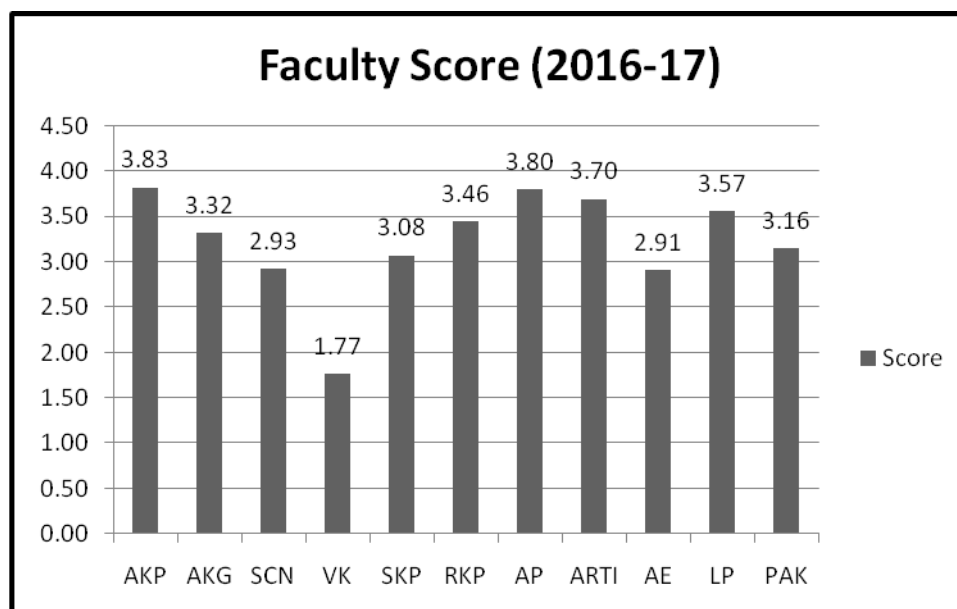

SOS IN LIFESCIENCES

STUDENT FEEDBACK 2016-17

Abbreviations used

NAMES OF FACULTY			
AKP	Prof. AK Pati	ARTI	Dr. Arti Parganiha ,Assoc.Prof.
AKG	Prof. AK Gupta	AE	Dr. Amia Ekka, Asst.Prof.
SCN	Prof. SC Naithani	LP	Mr. Labya Prabhas, Asst. Prof.
VK	Prof. V.Koche	PAK	Mr. Pervez Ahmed Khan
SKP	Prof. SK Prasad		
RKP	Prof. RK Pradhan		
AP	Prof. Aditi N.Poddar		

SCORING			
4	3	2	1
A	B	C	D
Very good	Good	Satisfactory	Unsatisfactory