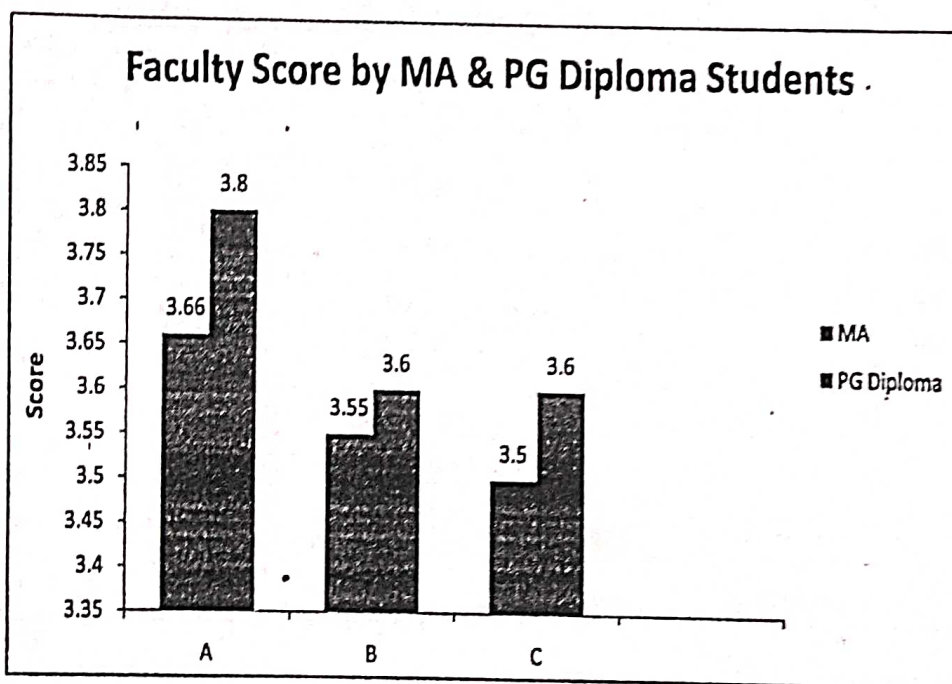

No. of students participating – MA in Rural Development (21) & PG DIPLOMA (10)

SCORING			
4	3	2	1
VERY GOOD	GOOD	SATISFACTORY	UNSATISFACTORY

STUDENT FEEDBACK

COURSE WISE RESPONSE PERCENT

SCORE OF A, B, C & D FACULTIES BY MA IN RURAL DEVELOPMENT & PG DIPLOMA

ACTION TAKEN REPORT

The overall score given by students to the faculty was circulated among the faculty members including guest faculty & also discuss in Staff Council meeting. Although the performance of the faculty is quite satisfactory but it was assumed by the faculty to the excellent in teaching.