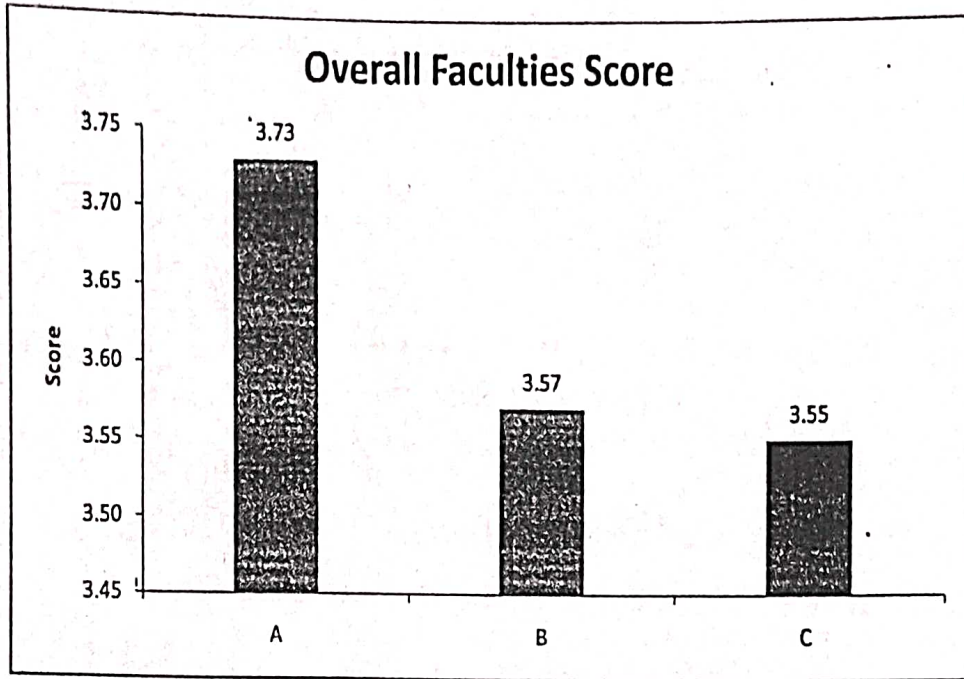

OVERALL SCORE OF A, B & C FACULTIES