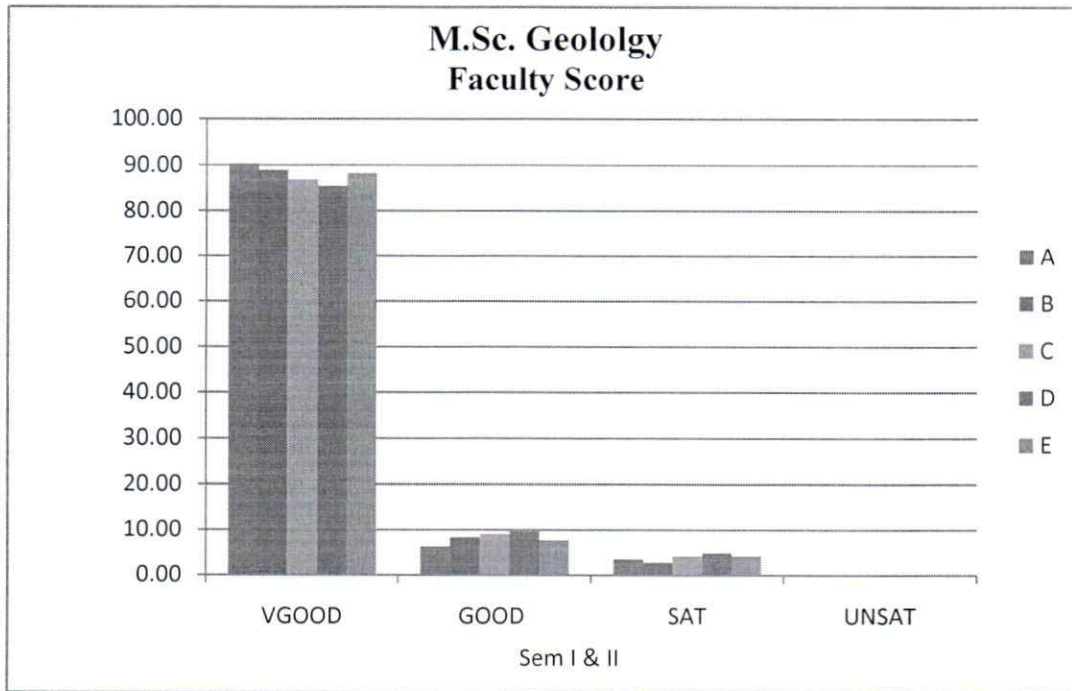

SCORE OF A, B, C, D & E FACULTIES FOR M.Sc. Geology

Mind

Head

Head

School of Studies in Geology & WRM
Pt. Ravishankar Shukla University
Raipur-492010 (C.G.)