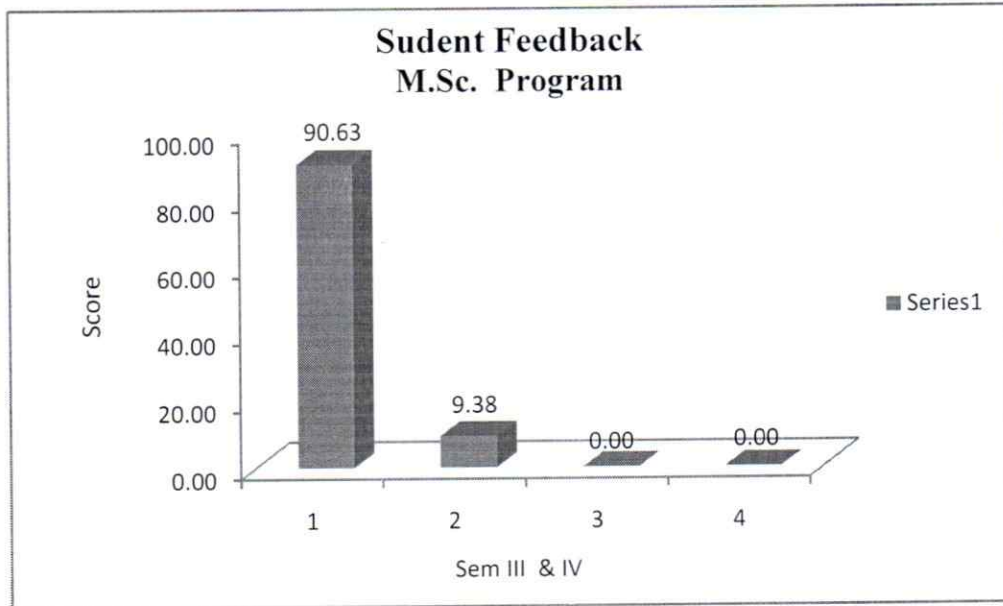

No. of students participating – M.Sc. Geology (31)

SCORING			
4	3	2	1
A	B	C	D
VERY GOOD	GOOD	SATISFACTORY	UNSATISFACTORY

STUDENT FEEDBACK

Head

STUDENT FEEDBACK

SCORE OF A, B, C & D FACULTIES FOR M.Sc. Geology