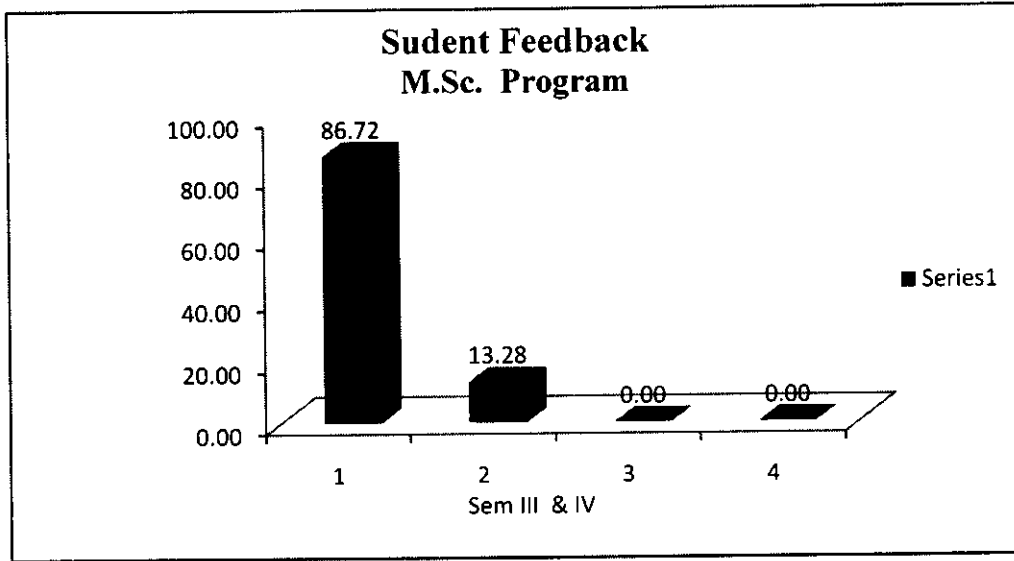

SCORING			
4	3	2	1
A	B	C	D
VERY GOOD	GOOD	SATISFACTORY	UNSATISFACTORY

STUDENT FEEDBACK

 Head
 School of Studies in Geology & WRM
 Pt. Ravishankar Shukla University
 Raipur-492010 (C.G.)

STUDENT FEEDBACK

SCORE OF A, B, C, D & E FACULTIES FOR M.Sc. Geology