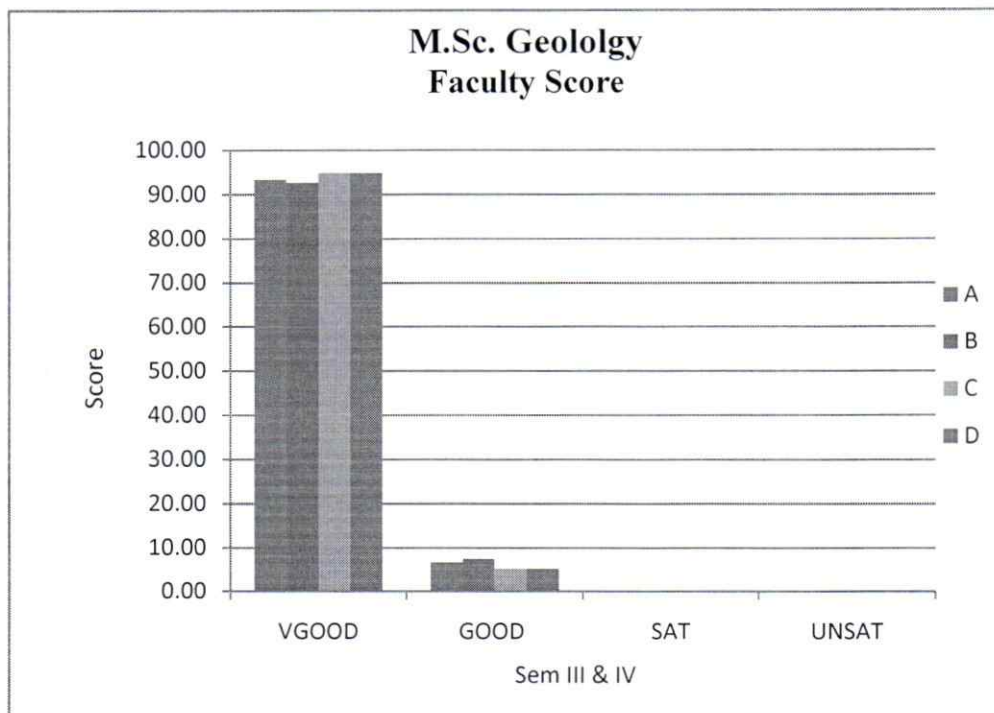

No. of students participating – M.Sc. Geology (31)

SCORING			
4	3	2	1
A	B	C	D
VERY GOOD	GOOD	SATISFACTORY	UNSATISFACTORY

STUDENT FEEDBACK

Head

STUDENT FEEDBACK

SCORE OF A, B, C & D FACULTIES FOR M.Sc. Geology

SCORE OF A, B, C & D FACULTIES FOR M.Sc. Geology

Head

Head
School of Studies in Geology & WRM
Pt. Ravishankar Shukla University
Raipur-492010 (C.G.)

**School of Studies in Geology and Water Resources Management
Pt. Ravishankar Shukla University, Raipur 492 010**