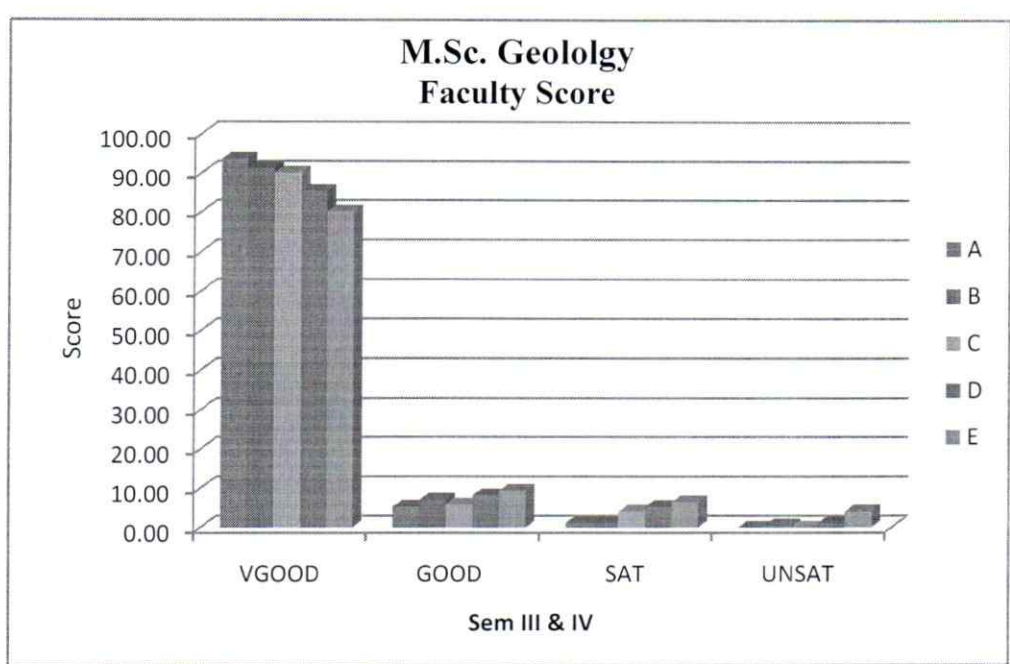

Criterion - I

1.4.2 - 11 GEW

STUDENT FEEDBACK

SCORE OF A, B, C & D FACULTIES FOR M.Sc. Geology

SCORE OF A, B, C & D FACULTIES FOR M.Sc. Geology

Head

Head
School of Studies in Geology & WRM
Pt. Ravishankar Shukla University
Raipur-492010 (C.G.)