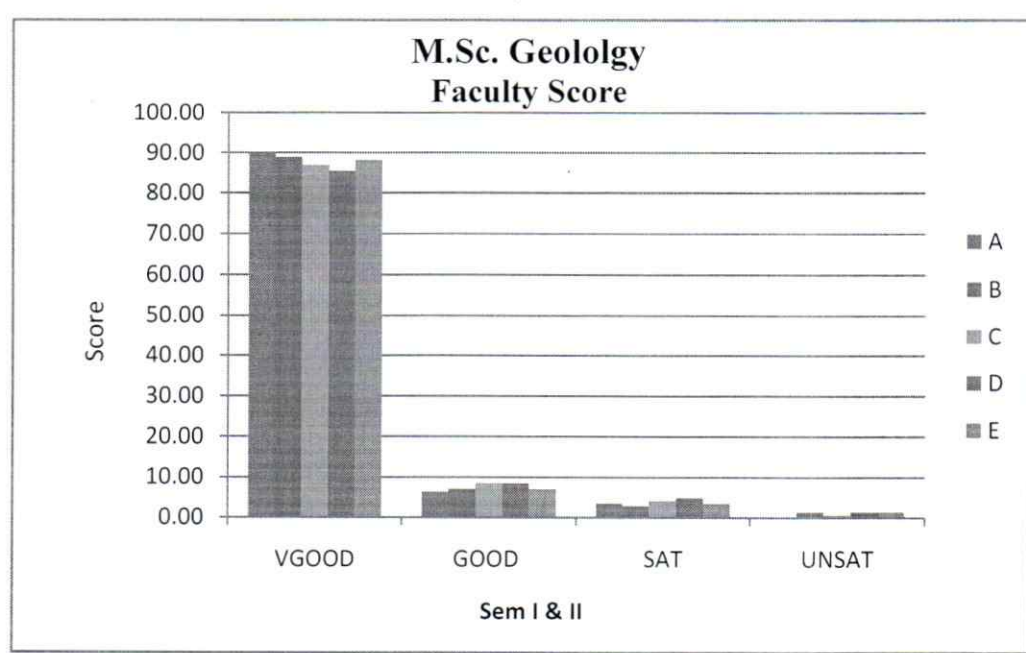

No. of students participating – M.Sc. Geology (31)

SCORING			
4	3	2	1
A	B	C	D
VERY GOOD	GOOD	SATISFACTORY	UNSATISFACTORY

STUDENT FEEDBACK

 Head
 School of Studies in Geology & WRM
 Pt. Ravishankar Shukla University
 Raipur-492010 (C.G.)

Criterion - I

1.4.2 - 11 GEW

STUDENT FEEDBACK

SCORE OF A, B, C & D FACULTIES FOR M.Sc. Geology

SCORE OF A, B, C & D FACULTIES FOR M.Sc. Geology

Head

Head
School of Studies in Geology & WRM
Pt. Ravishankar Shukla University
Raipur-492010 (C.G.)