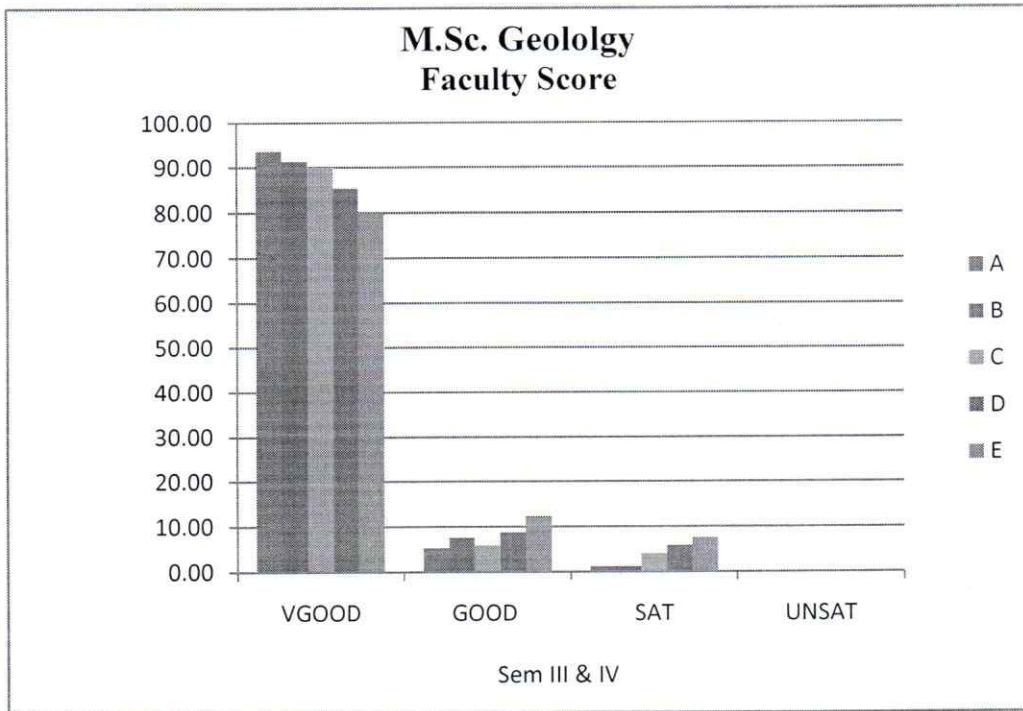

SCORE OF A, B, C, D & E FACULTIES FOR M.Sc. Geology

[Signature]
Head

Head
School of Studies in Geology & WRM
Pt. Ravishankar Shukla University
Raipur-492010 (C.G.)