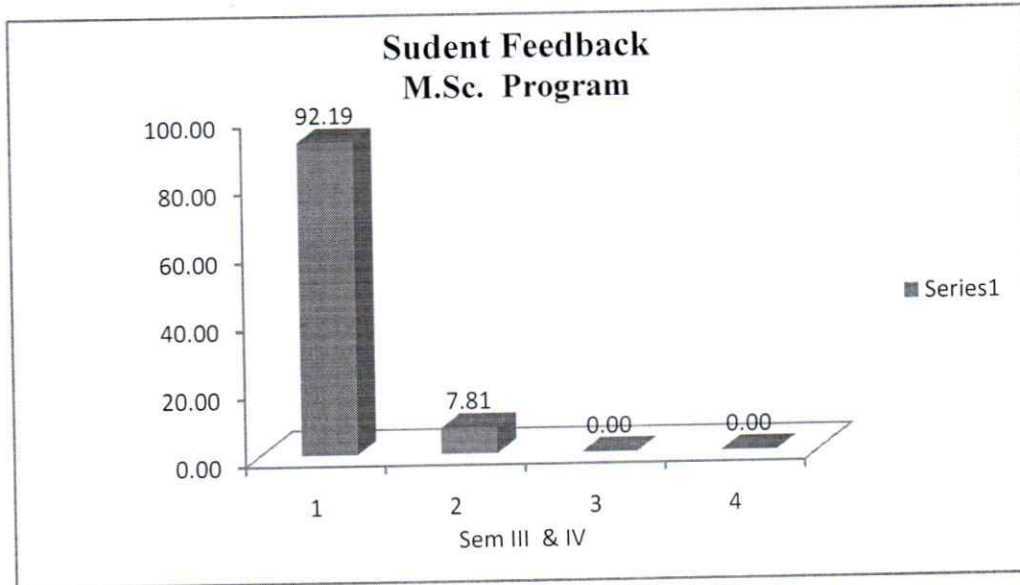

STUDENT FEEDBACK COURSE ANALYSIS