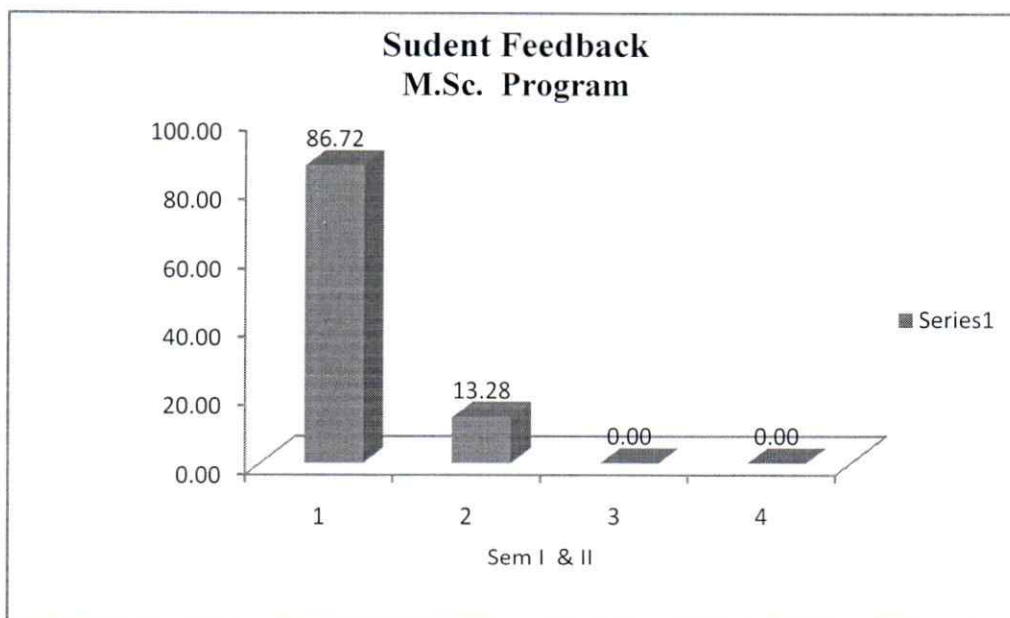

SCORING			
4	3	2	1
A	B	C	D
VERY GOOD	GOOD	SATISFACTORY	UNSATISFACTORY

STUDENT FEEDBACK

 Head
 School of Studies in Geology & WRM
 Pt. Ravishankar Shukla University
 Raipur-492010 (C.G.)

STUDENT FEEDBACK

SCORE OF A, B, C, D & E FACULTIES FOR M.Sc. Geology