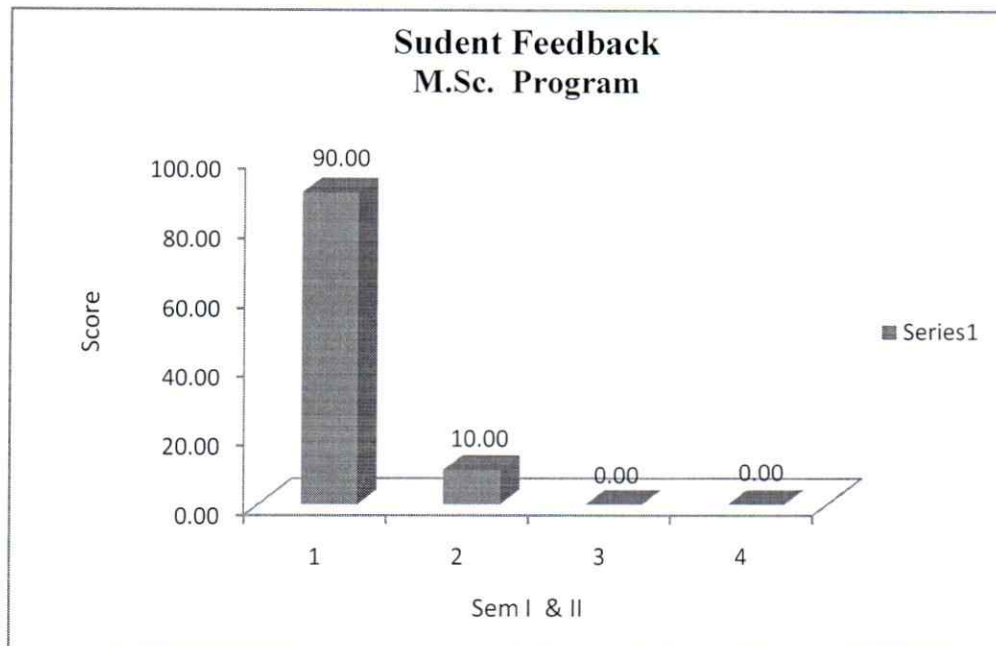

**School of Studies in Geology and Water Resources Management
Pt. Ravishankar Shukla University, Raipur 492 010**

Student Feedback 2018-19

NAMES OF FACULTY

NAMES OF FACULTY	Abbreviations used
Dr. M.W.Y. Khan	A
Dr. S.K. Pande	B
Dr. N. Bodhankar	C
Dr. K.R. Hari	D

No. of students participating – M.Sc. Geology (31)

SCORING			
4	3	2	1
A	B	C	D
VERY GOOD	GOOD	SATISFACTORY	UNSATISFACTORY

STUDENT FEEDBACK

Head