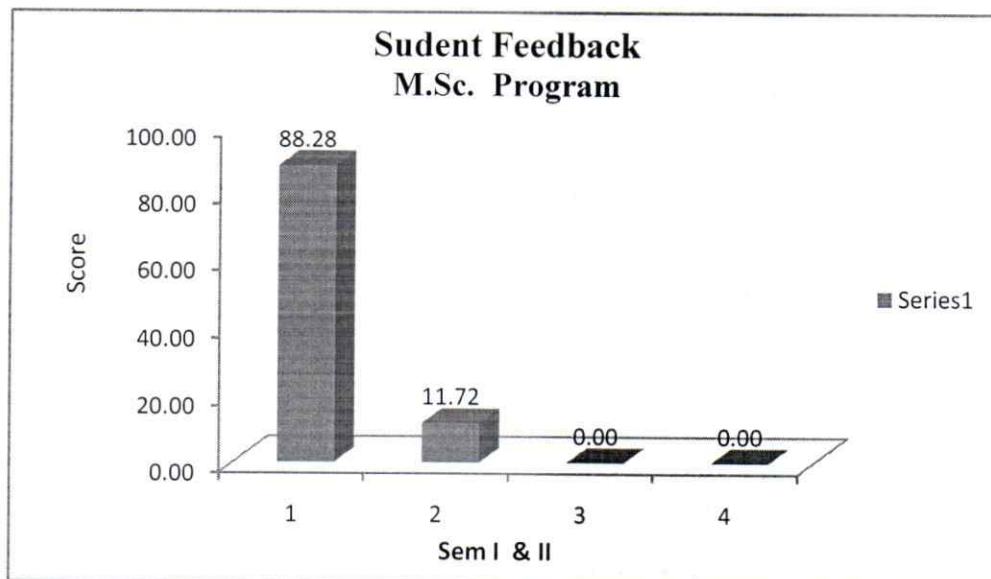

**School of Studies in Geology and Water Resources Management
Pt. Ravishankar Shukla University, Raipur 492 010**

Student Feedback 2016-17

NAMES OF FACULTY

NAMES OF FACULTY	Abbreviations used
Dr. M.W.Y. Khan	A
Dr. S.K. Pande	B
Dr. N. Bodhankar	C
Dr. K.R. Hari	D

No. of students participating – M.Sc. Geology (31)

SCORING			
4	3	2	1
A	B	C	D
VERY GOOD	GOOD	SATISFACTORY	UNSATISFACTORY

STUDENT FEEDBACK

Head
School of Studies in Geology & WRM
Pt. Ravishankar Shukla University
Raipur-492010 (C.G.)