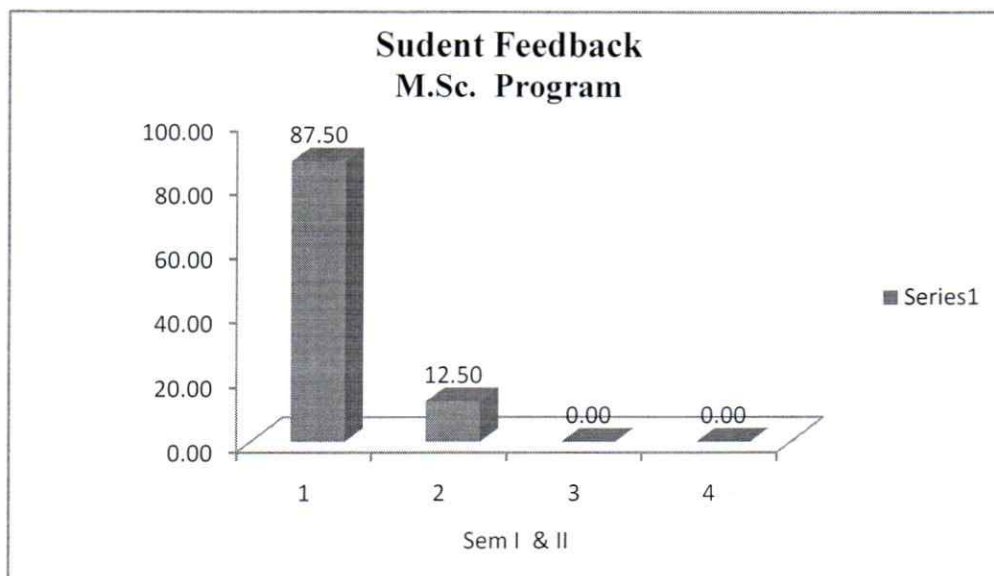

**School of Studies in Geology and Water Resources Management
Pt. Ravishankar Shukla University, Raipur 492 010**

Student Feedback 2017-18

NAMES OF FACULTY

NAMES OF FACULTY	Abbreviations used
Dr. M.W.Y. Khan	A
Dr. S.K. Pande	B
Dr. N. Bodhankar	C
Dr. K.R. Hari	D

No. of students participating – M.Sc. Geology (31)

SCORE			
4	3	2	1
A	B	C	D
VERY GOOD	GOOD	SATISFACTORY	UNSATISFACTORY

STUDENT FEEDBACK COURSE ANALYSIS

Ali
Head