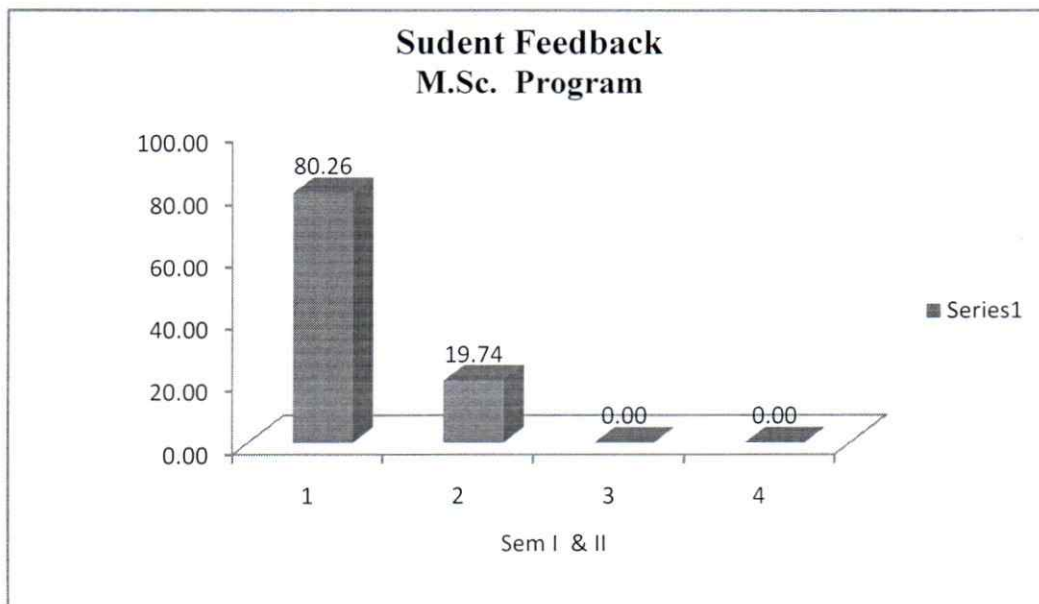

SCORING			
4	3	2	1
A	B	C	D
VERY GOOD	GOOD	SATISFACTORY	UNSATISFACTORY

STUDENT FEEDBACK

 Head
 School of Studies in Geology & WRM
 Pt. Ravishankar Shukla University
 Raipur-492010 (C.G.)

STUDENT FEEDBACK

SCORE OF A, B, C, D & E FACULTIES FOR M.Sc. Geology