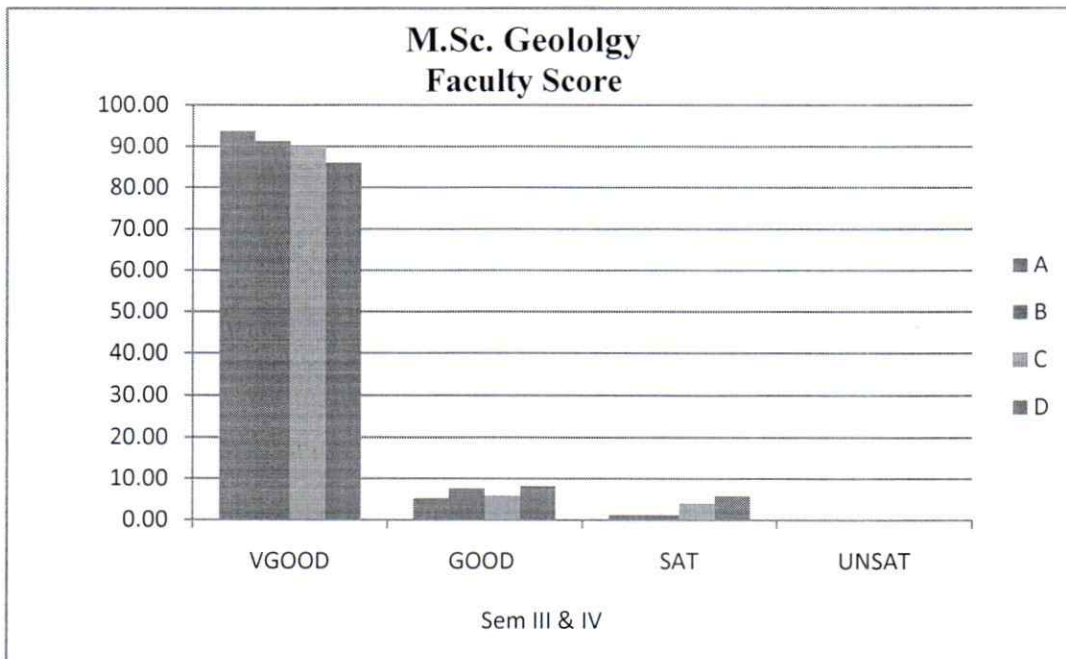

SCORE OF A, B, C & D FACULTIES FOR M.Sc. Geology

SCORE OF A, B, C & D FACULTIES FOR M.Sc. Geology

[Signature]
Head

Head
School of Studies in Geology & WRM
Pt. Ravishankar Shukla University
Raipur-492010 (C.G.)