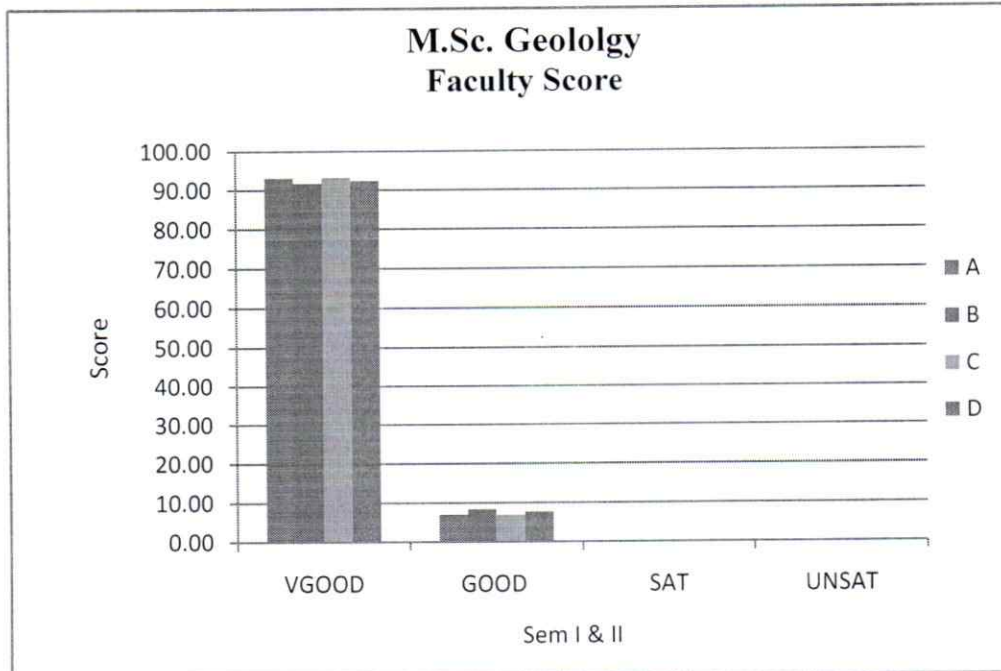

No. of students participating – M.Sc. Geology (31)

SCORING			
4	3	2	1
A	B	C	D
VERY GOOD	GOOD	SATISFACTORY	UNSATISFACTORY

STUDENT FEEDBACK

Head

STUDENT FEEDBACK

SCORE OF A, B, C & D FACULTIES FOR M.Sc. Geology