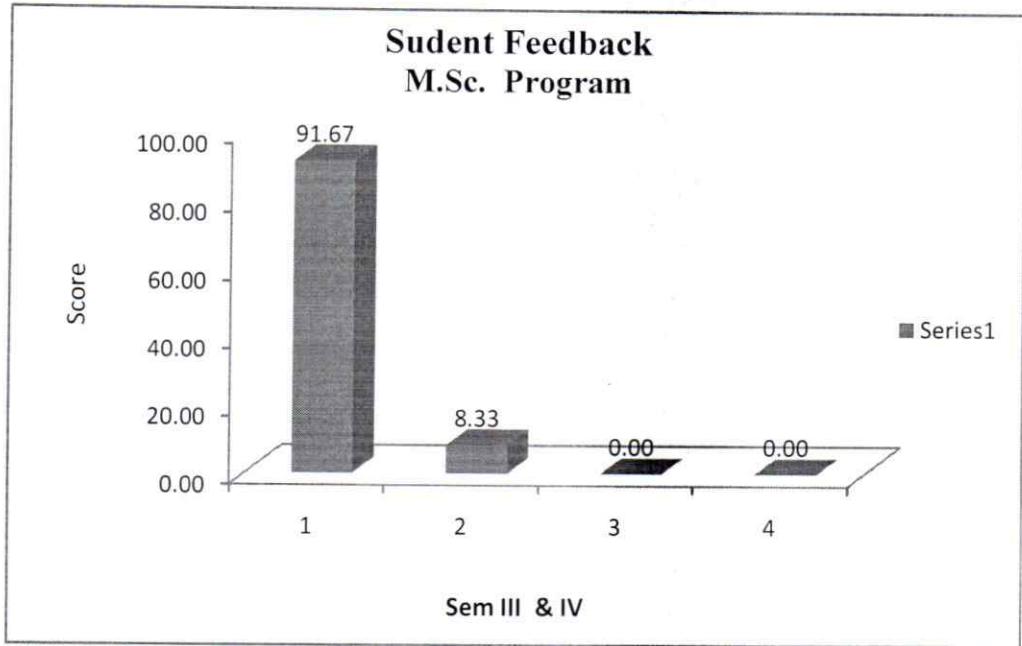

Criterion - I

1.4.2 - 11 GEW

STUDENT FEEDBACK