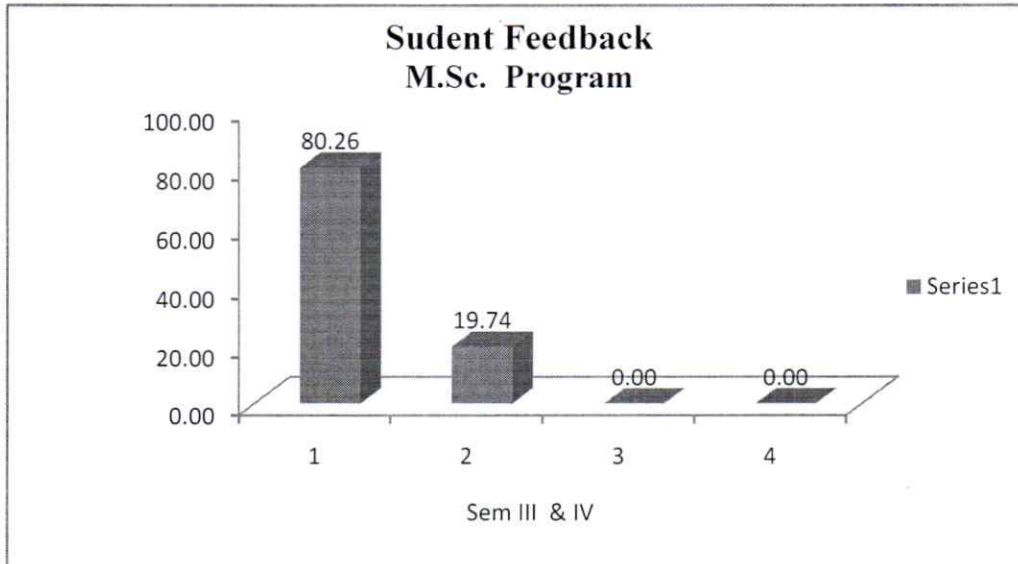

SCORING			
4	3	2	1
A	B	C	D
VERY GOOD	GOOD	SATISFACTORY	UNSATISFACTORY

STUDENT FEEDBACK

 Head
 School of Studies in Geology & WRM
 Pt. Ravishankar Shukla University
 Raipur-492010 (C.G.)

STUDENT FEEDBACK

SCORE OF A, B, C, D & E FACULTIES FOR M.Sc. Geology