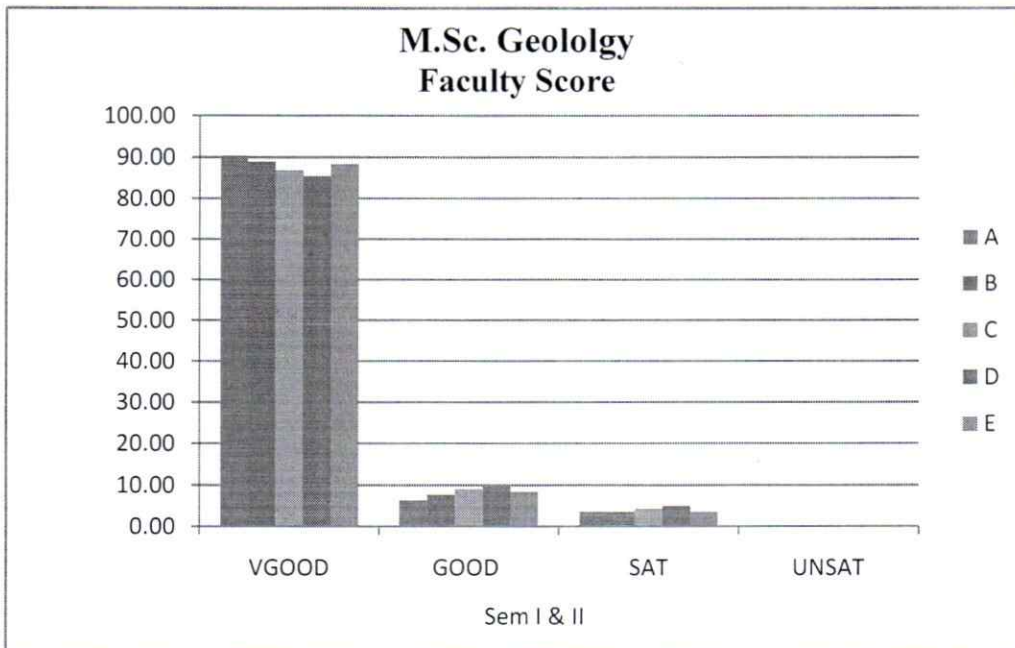

SCORING			
4	3	2	1
A	B	C	D
VERY GOOD	GOOD	SATISFACTORY	UNSATISFACTORY

STUDENT FEEDBACK

 Head
 School of Studies in Geology & WRM
 Pt. Ravishankar Shukla University
 Raipur-492010 (C.G.)

STUDENT FEEDBACK

SCORE OF A, B, C, D & E FACULTIES FOR M.Sc. Geology