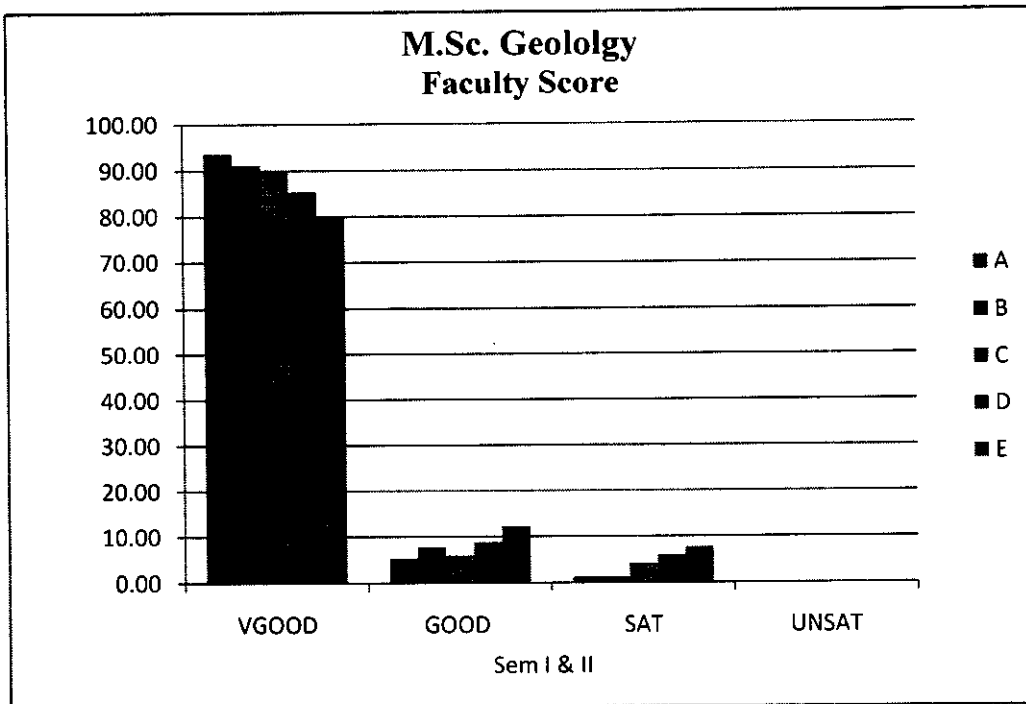

SCORING			
4	3	2	1
A	B	C	D
VERY GOOD	GOOD	SATISFACTORY	UNSATISFACTORY

STUDENT FEEDBACK

 Head
 School of Studies in Geology & WRM
 Pt. Ravishankar Shukla University
 Raipur-492010 (C.G.)

STUDENT FEEDBACK

SCORE OF A, B, C, D & E FACULTIES FOR M.Sc. Geology