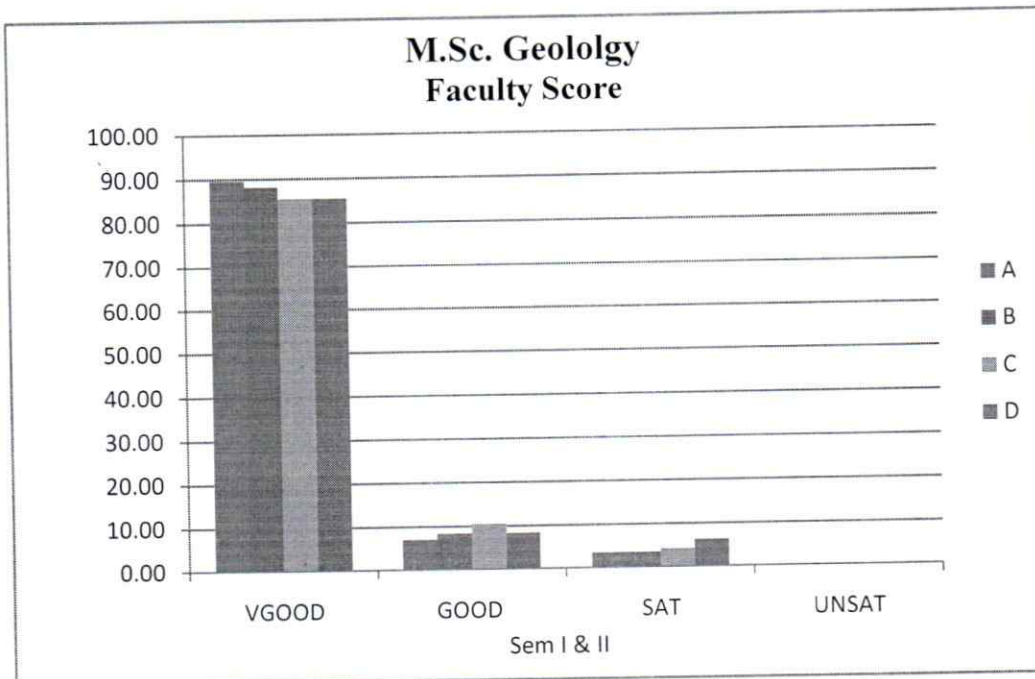

FACULTY ANALYSIS

SCORE OF A, B, C & D FACULTIES FOR M.Sc. Geology